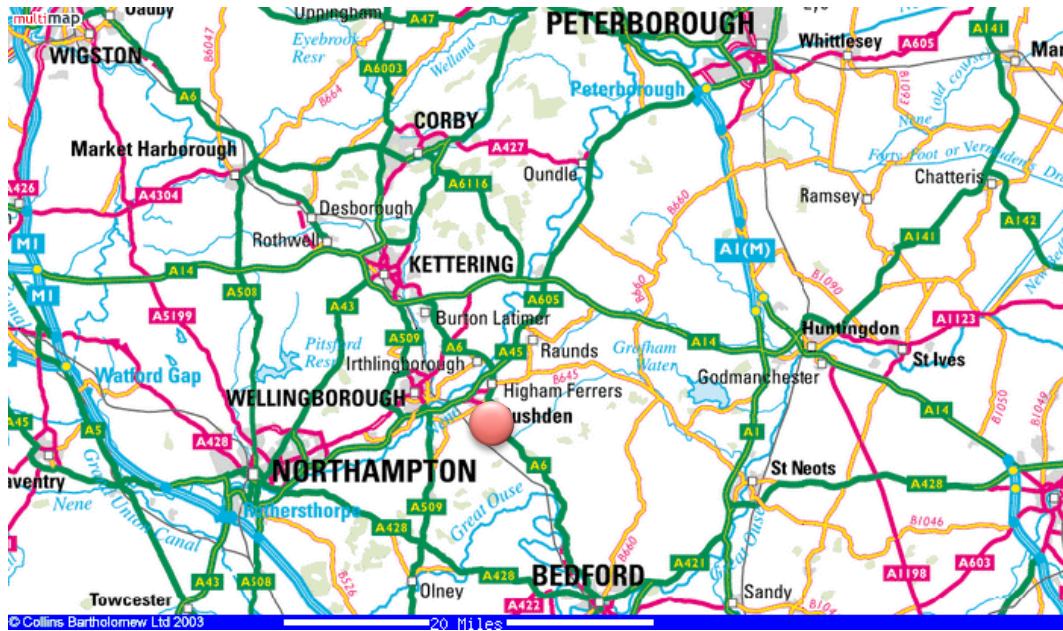

Map to Rushden